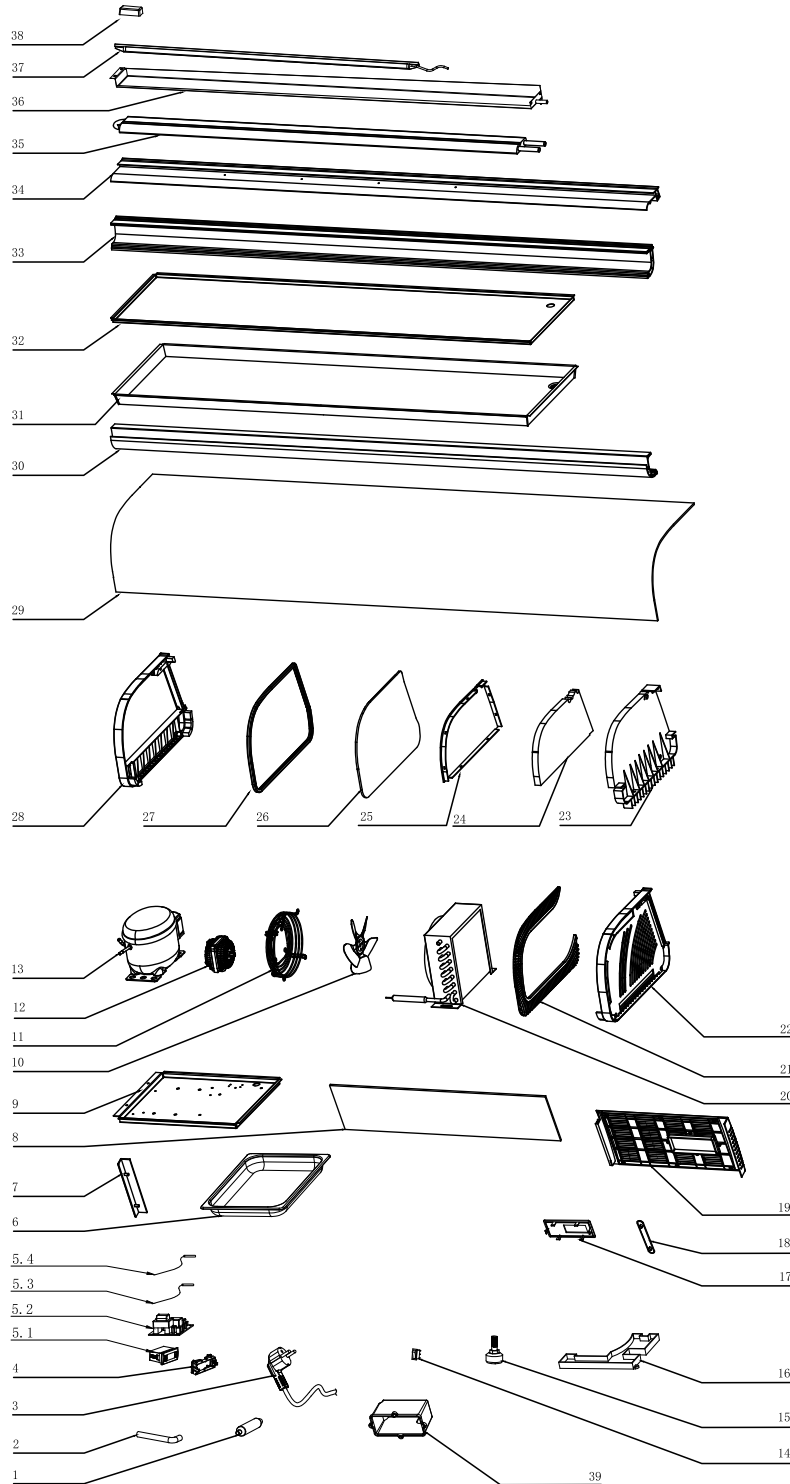

# Parts Breakdown

Model RS-CN-0062-S 39998

# Parts Breakdown

## Model RS-CN-0062-S 39998

Item No.	Description	Position	Item No.	Description	Position	Item No.	Description	Position
60144	Dry Filter for 39998	1	30597	Switch for 39998	14	67366	Glass Silica Ring for 39998	27
60105	Water Discharge Pipe for 39998	2	60181	Adjustable Feet for 39998	15	67367	Bracing Piece of Rack for 39998	28
30621	Power Cord for 39998	3	60139	Water Receiver for 39998	16	60354	Curved Glass for 39998	29
60125	Digital Controller Holder for 39998	4	67357	Switch Panel for 39998	17	67381	Front Pillar for 39998	30
67773	Digital Controller Complete for 39998	5	60088	Handle for 39998	18	60166	Foam Material for 39998	31
60178	1/2 GN Pan for 39998	6	67358	Rear Plastic Panel for 39998	19	60167	Bottom Panel for 39998	32
67354	Finger Clamp of Glass for 39998	7	67359	Condenser for 39998	20	67382	Rear Pillar for 39998	33
65422	Door Glass for 39998	8	67360	Decorating Plate for 39998	21	67383	Upper Pillar for 39998	34
67355	Bottom Panel of Compressor for 39998	9	67361	Left Plastic Panel for 39998	22	60163	Top Evaporator for 39998	35
60640	Fan Blade for 39998	10	67362	Middle Separator for 39998	23	67384	Top Water Tray for 39998	36
67356	Fan Motor Cover for 39998	11	67363	Foam of Middle Separator for 39998	24	67385	LED Lights for 39998	37
71522	Evaporator Fan Motor for 39998	12	67364	Cover of Middle Separator for 39998	25	30774	LED Power for 39998	38
30615	Compressor for 39998	13	67365	Side Glass for 39998	26	67374	Insulated Panel for 39998	39